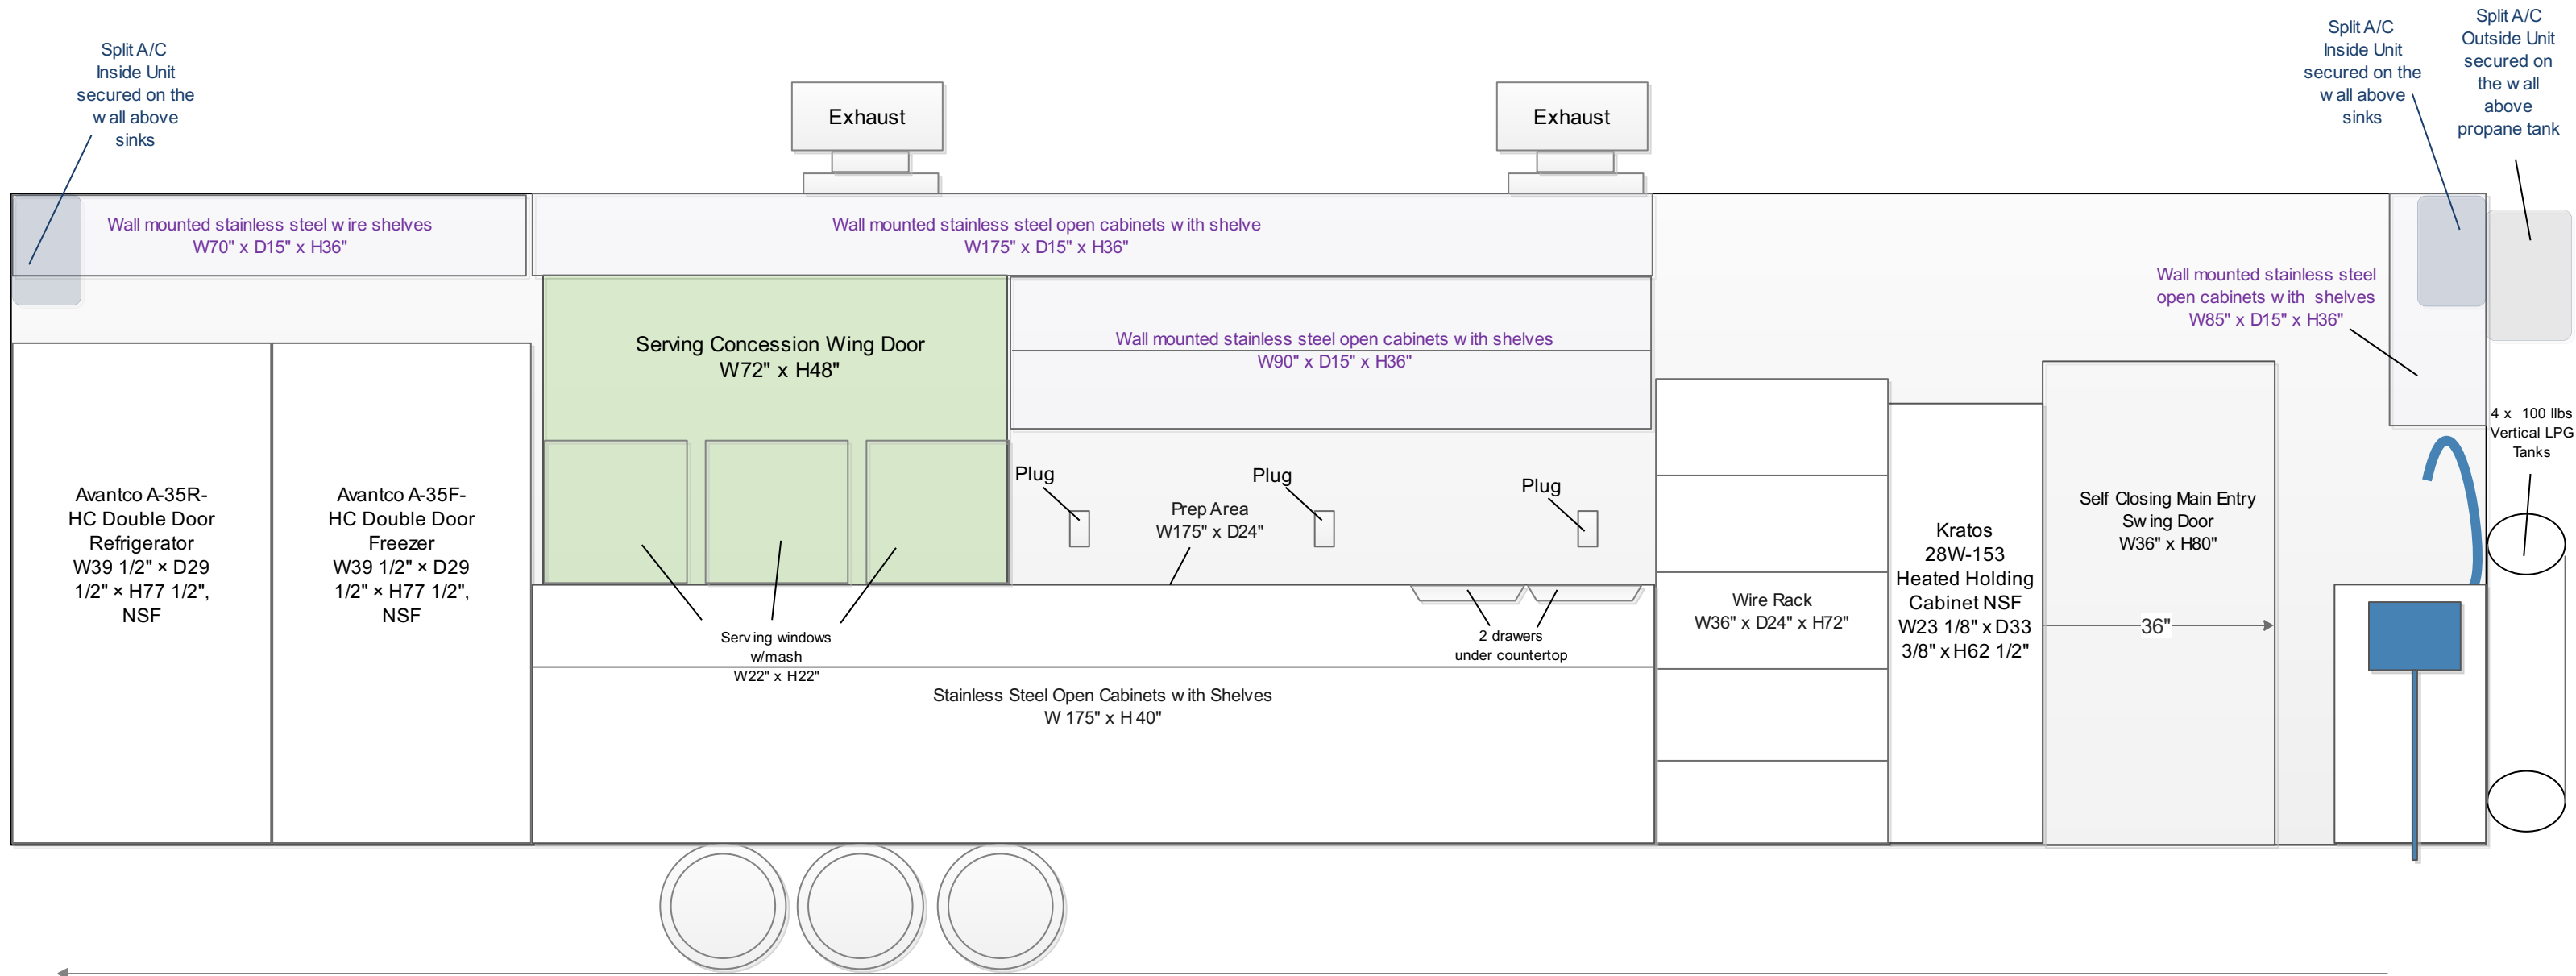

KT-32N Trailer

2. Passenger Side Interior View

Description:

- Utensil Drawer is easily cleanable stainless steel material.
- Under sinks area will be covered with stainless steel and door.
- Washdown hose is equipped with pistol grip hose nozzle