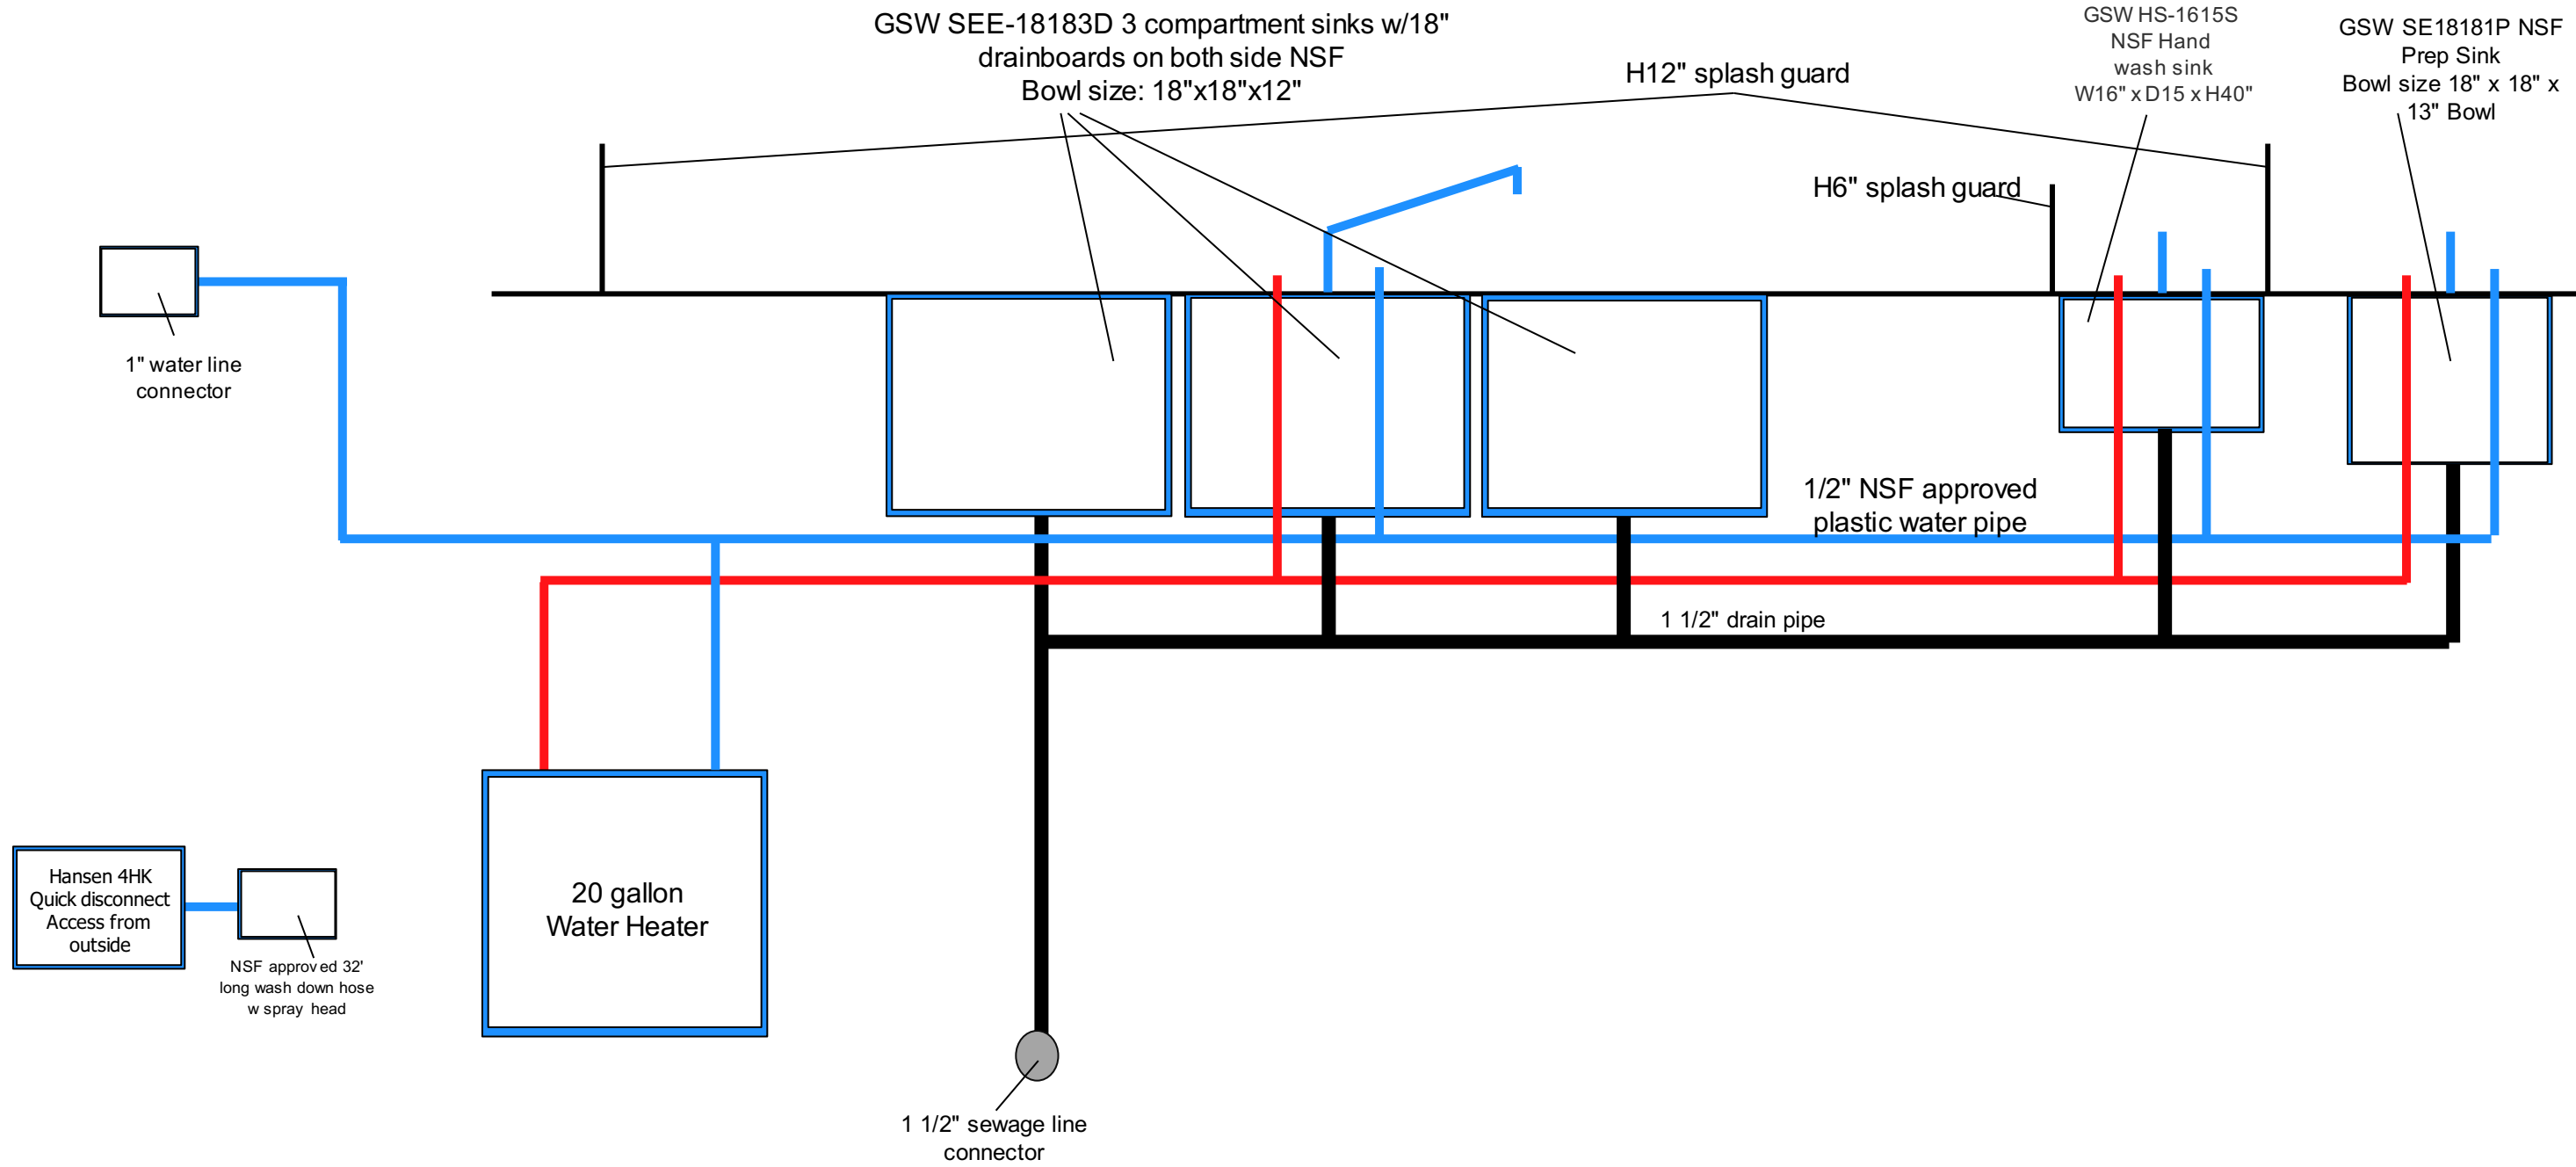

6. Plumbing View