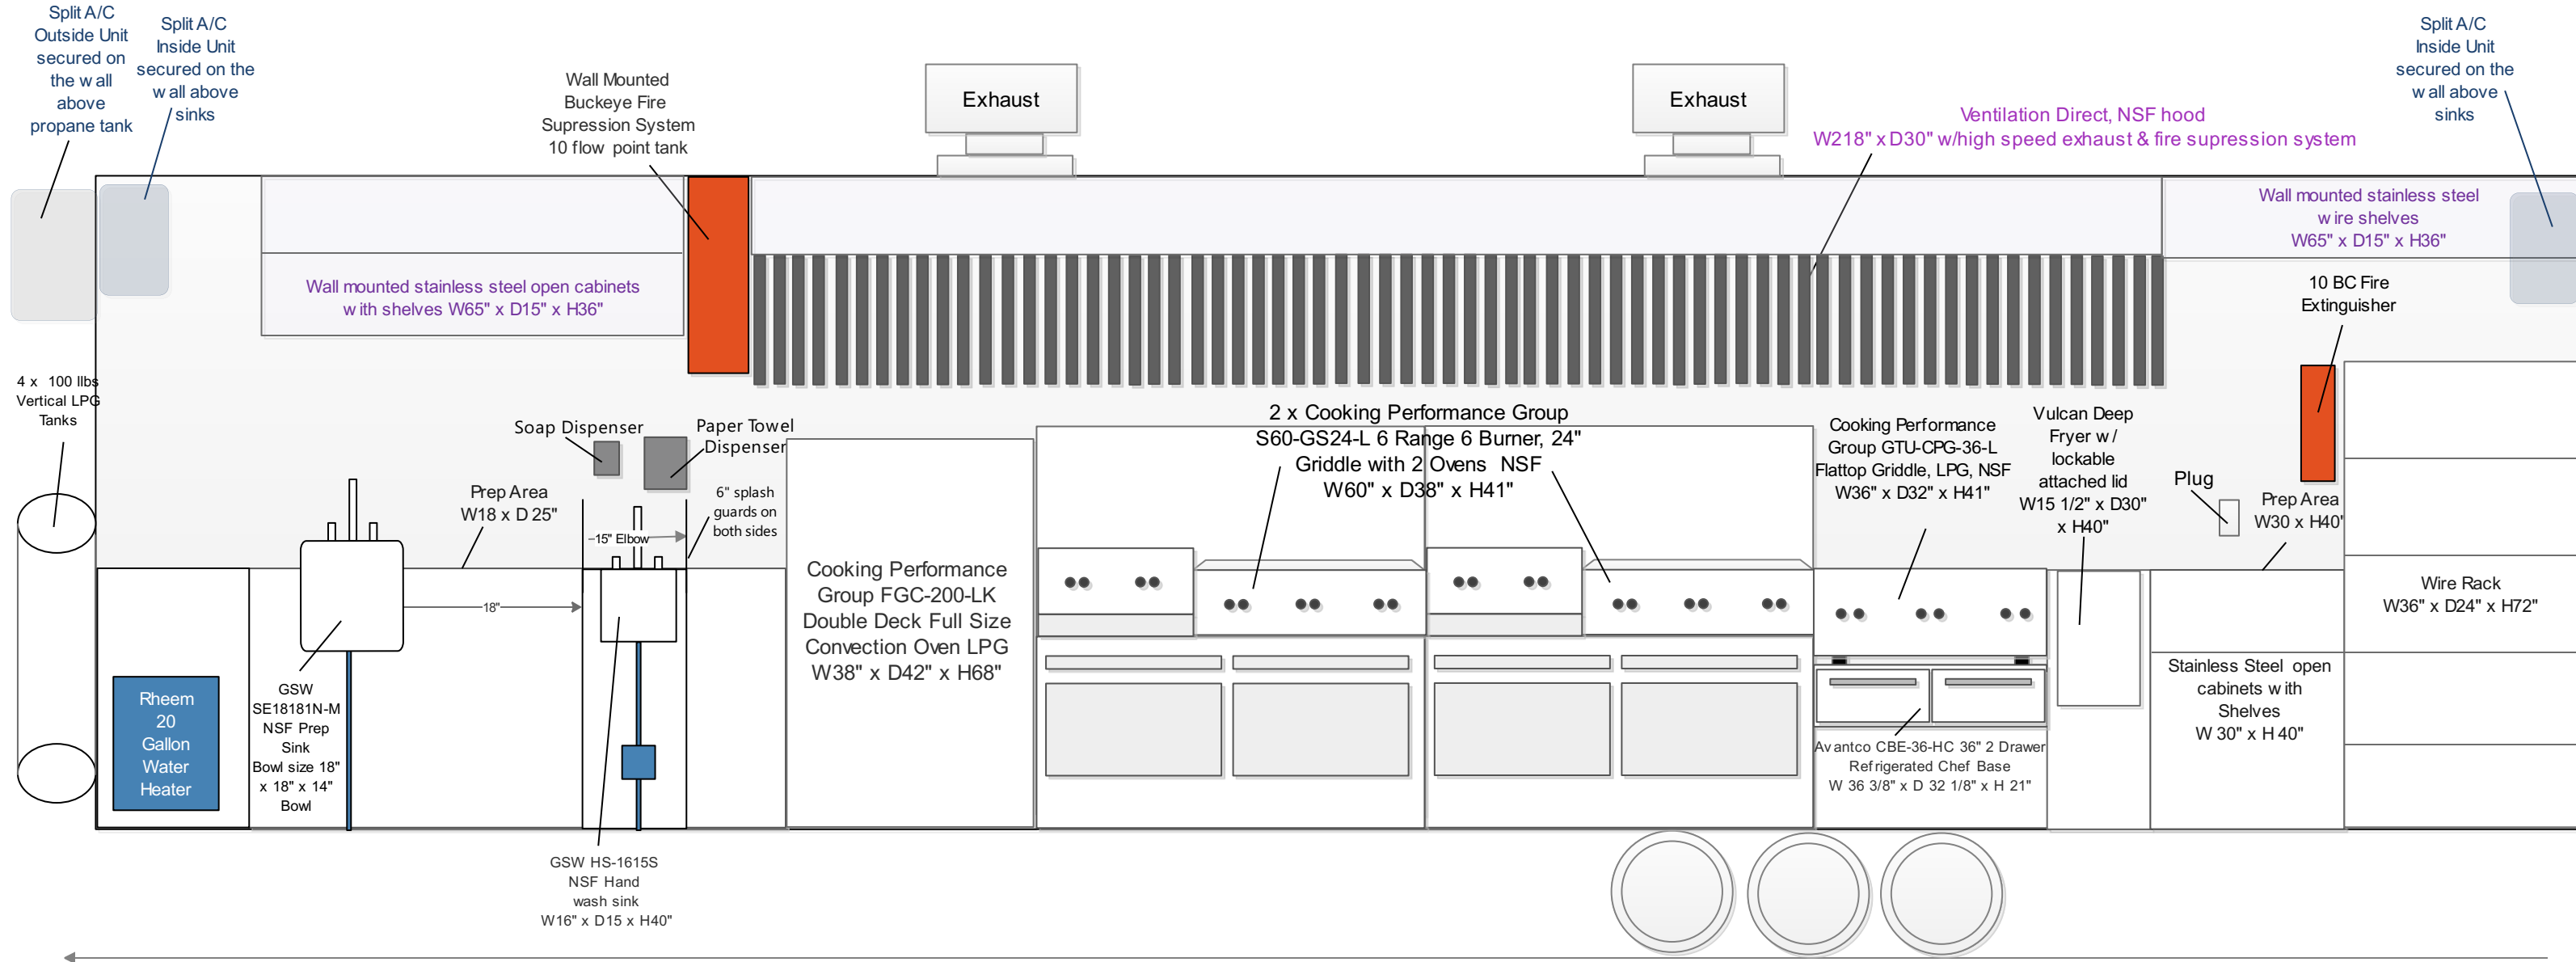

KT-32N Trailer

4. Driver Side Interior View