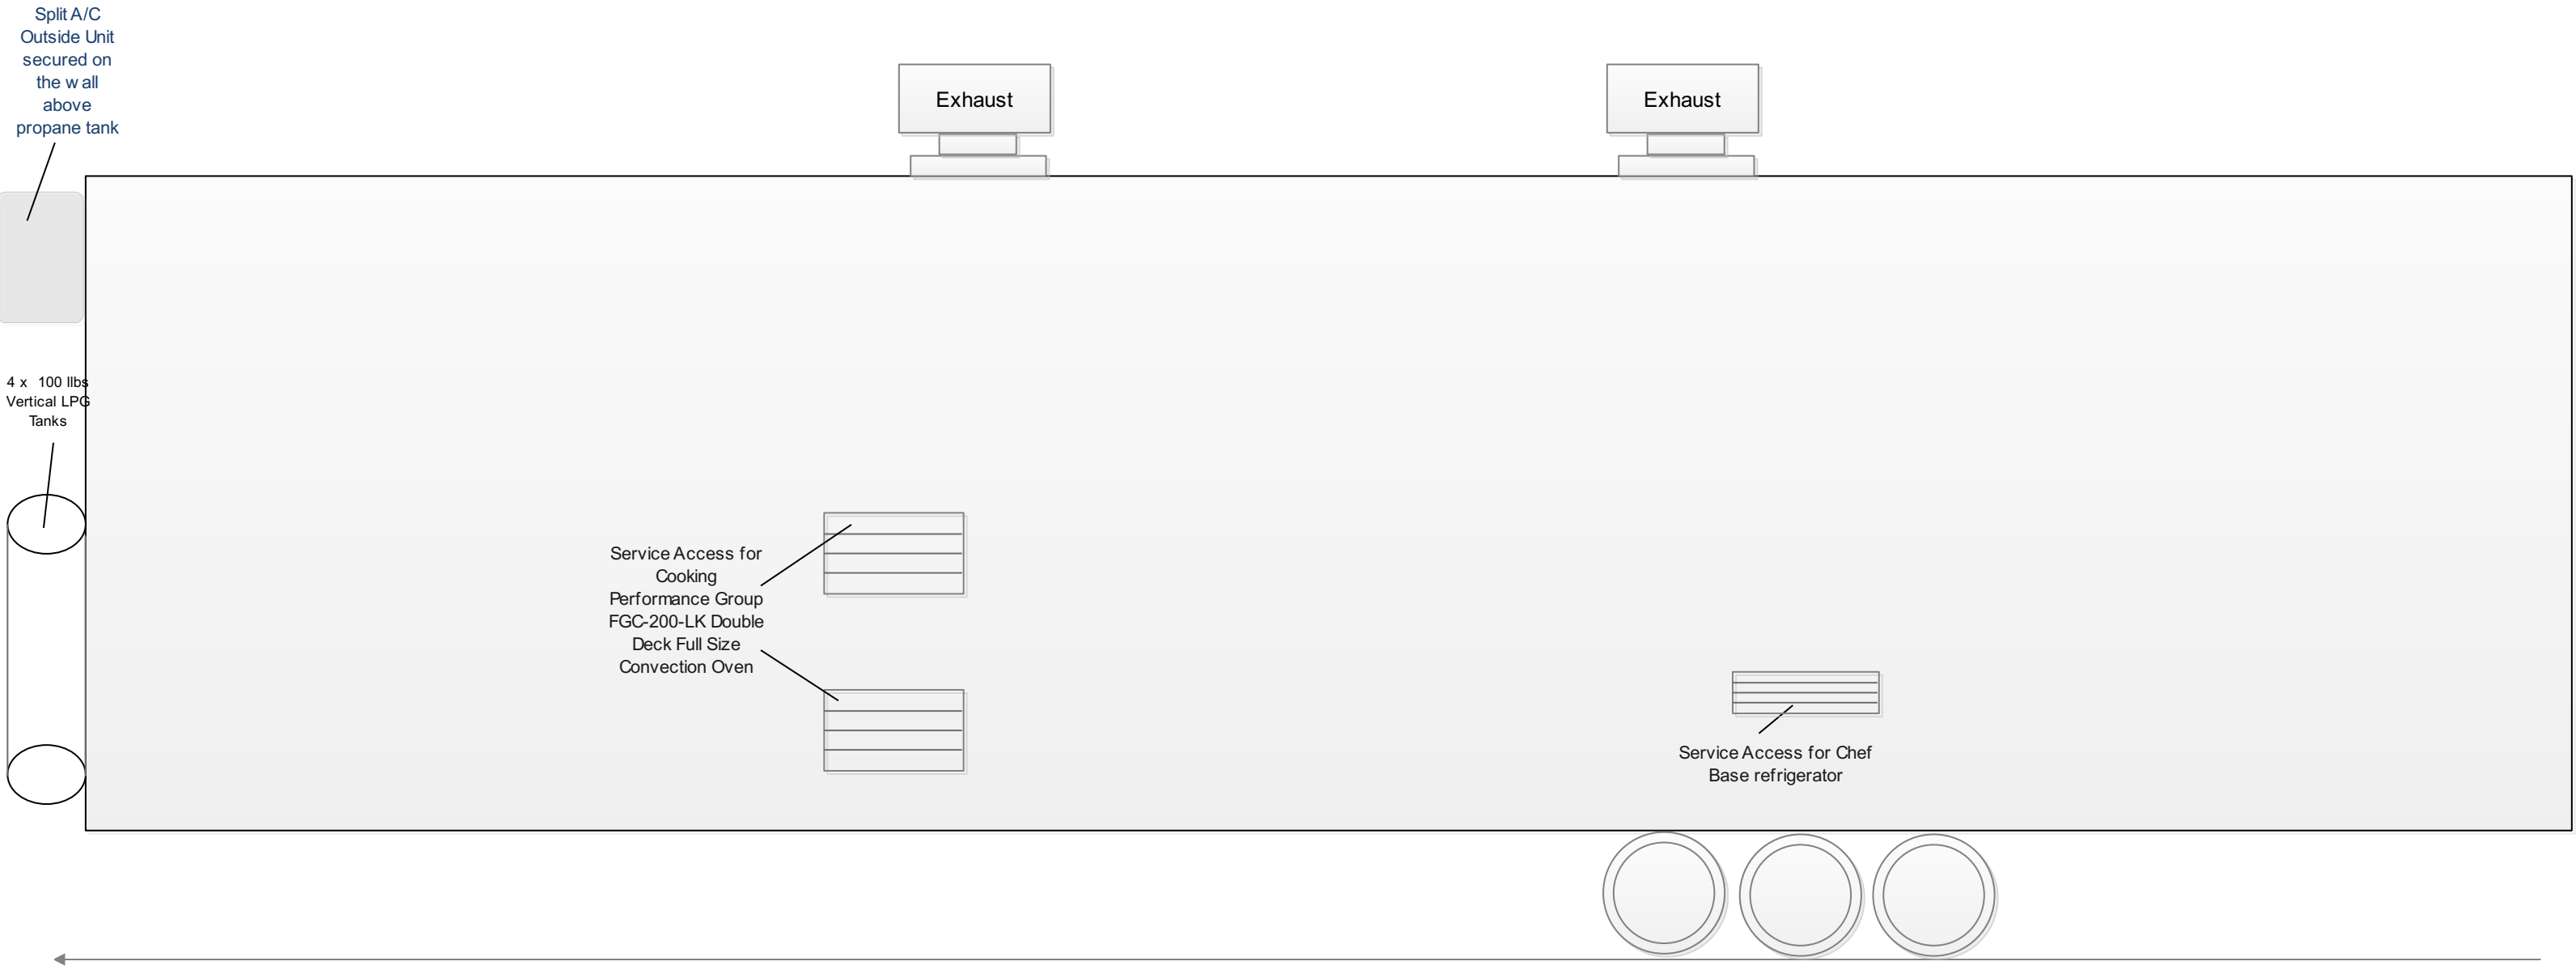

KT-32N Trailer

5. Driver Side Exterior View