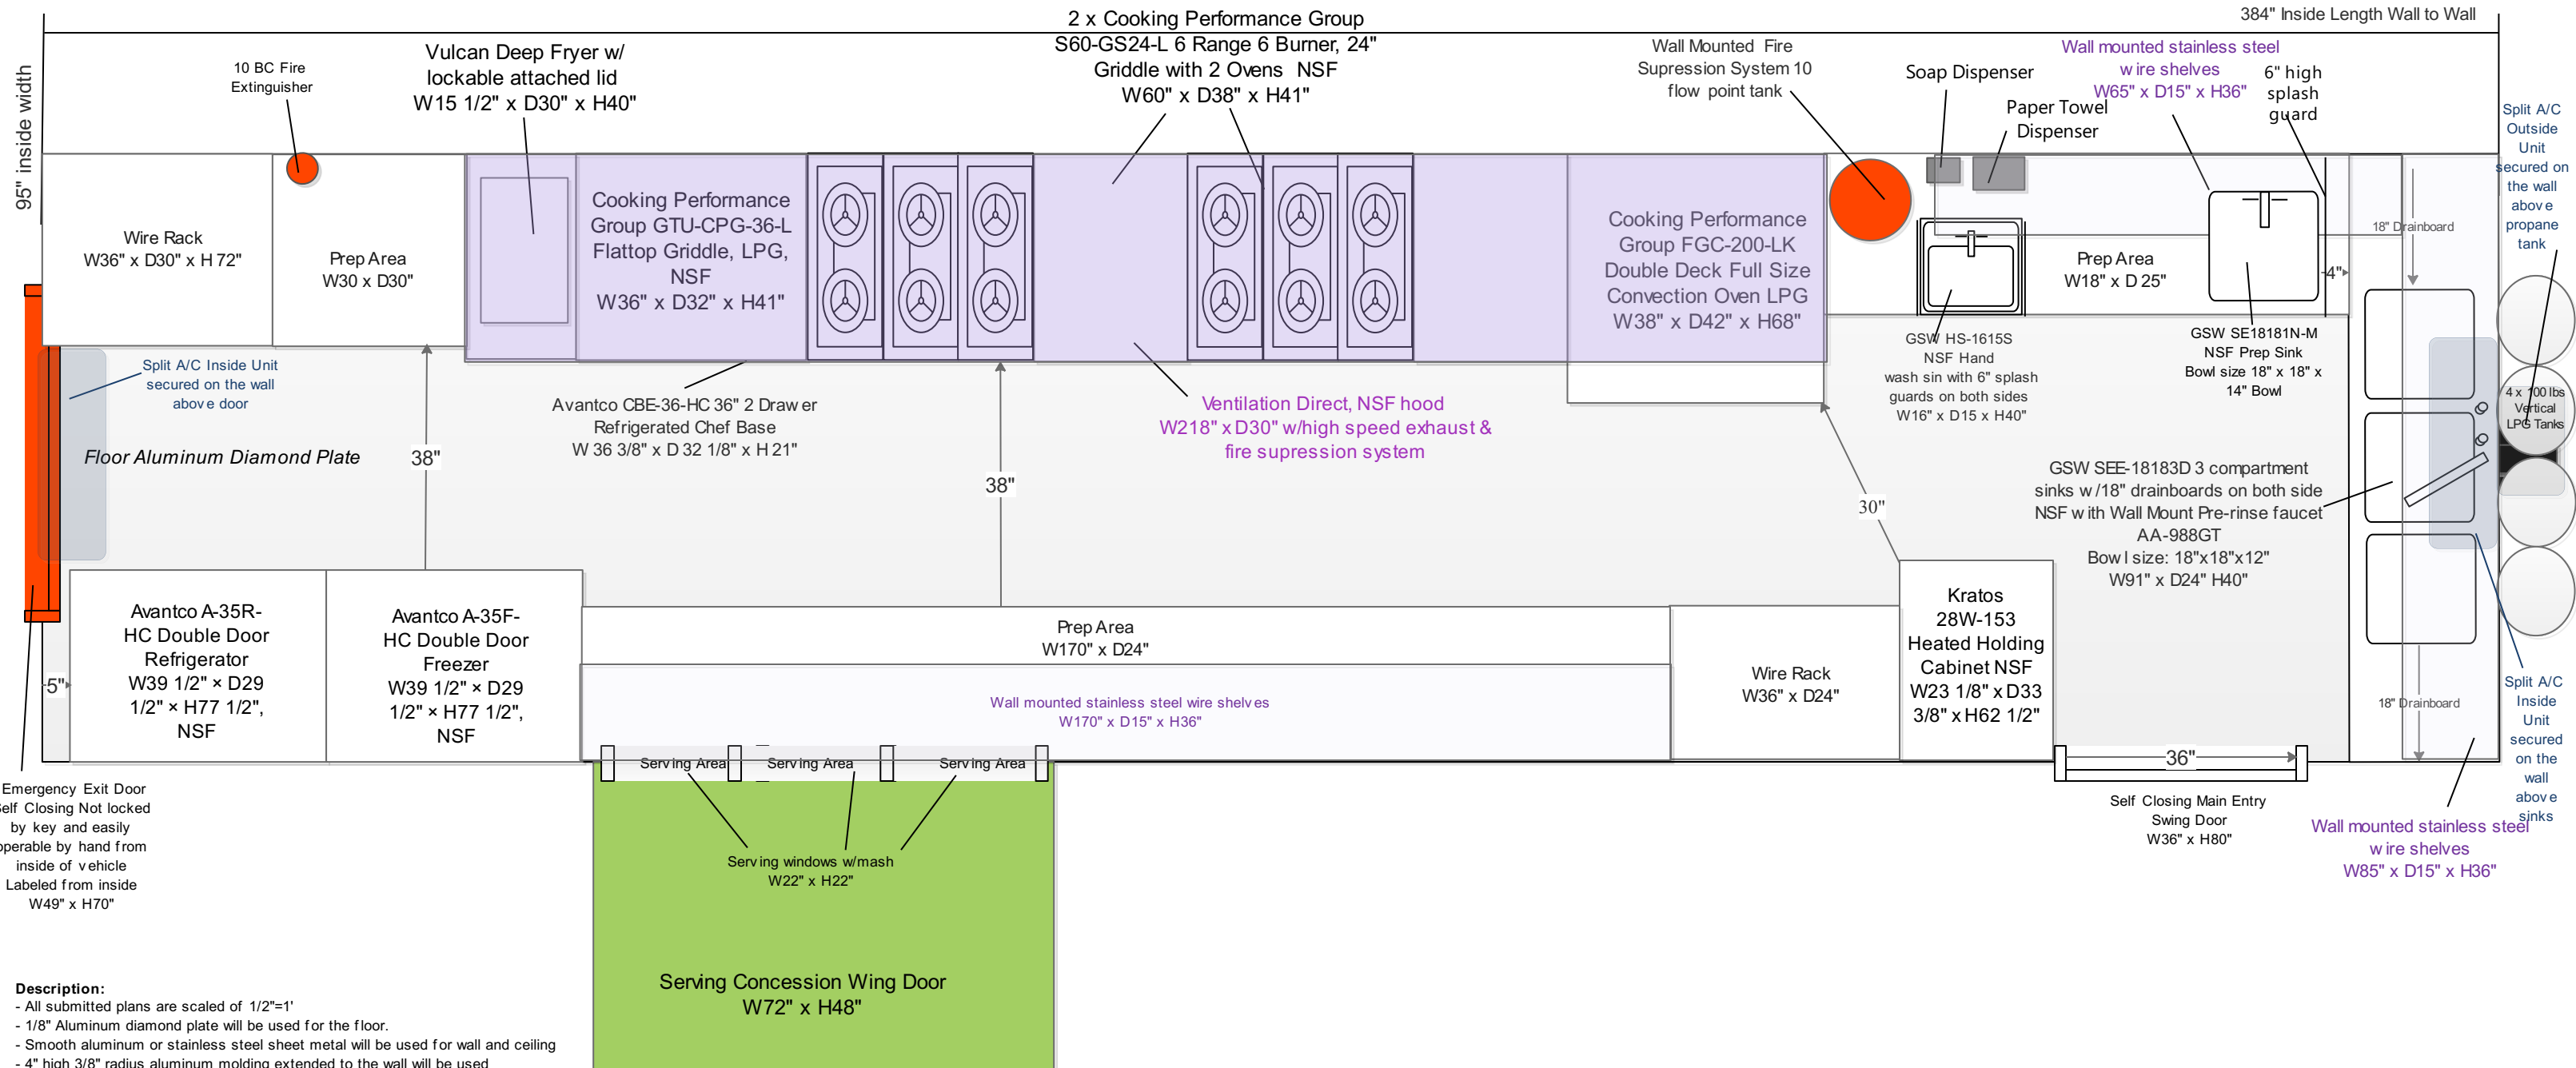

KT-32N Trailer

1. Top View

- Description:**
- All submitted plans are scaled of 1/2"=1'
 - 1/8" Aluminum diamond plate will be used for the floor.
 - Smooth aluminum or stainless steel sheet metal will be used for wall and ceiling
 - 4" high 3/8" radius aluminum molding extended to the wall will be used
 - NSF approved food graded silicon will be used to fill connections of cabinets, walls etc.
 - Aluminum diamond plate floor will be welded to fill gaps and connections to make it water resist
 - Specification sheet has been attached for all equipment used
 - All stainless steel cabinets installed with security latch to ensure doors reliability while moving
 - Shurflo water pump will be used model#: 2088-422-144, water delivery range 1.5-2.8 GPM.
 - Potable water inlet is 1" above over flow
 - 218" Type I hood has been provided
 - Utensil drawer is smooth and has rounded corners and can be easily pull out for cleaning
 - sanitizing buckets are mounted to the cabinet shelf and they have covers to prevent spillage while vehicle is in motion
 - Wash down hose is located under the 3 compartment sink in custom built stainless cabinet. It is not located above any food equipment. The length of the hose is as long as the truck
 - Preparation area is stainless steel smooth and cleanable
 - Hand wash sink bowl size is 14" x 10" x 6"
 - All appliances are NSF approved (please see NSF letters attached)
 - Trailer inside height is 84"
 - Shatterproof LED light will be used
 - All equipment mounted securely to the framing structure and/or counter top.
 - all gas-fired appliances properly insulated in a manner that will prevent excessive heat buildup and/or injury
 - All units will be built to the Los Angeles County Health Code requirement
 - All equipment are sealed to floor or have minimum 6" cleaning space under.