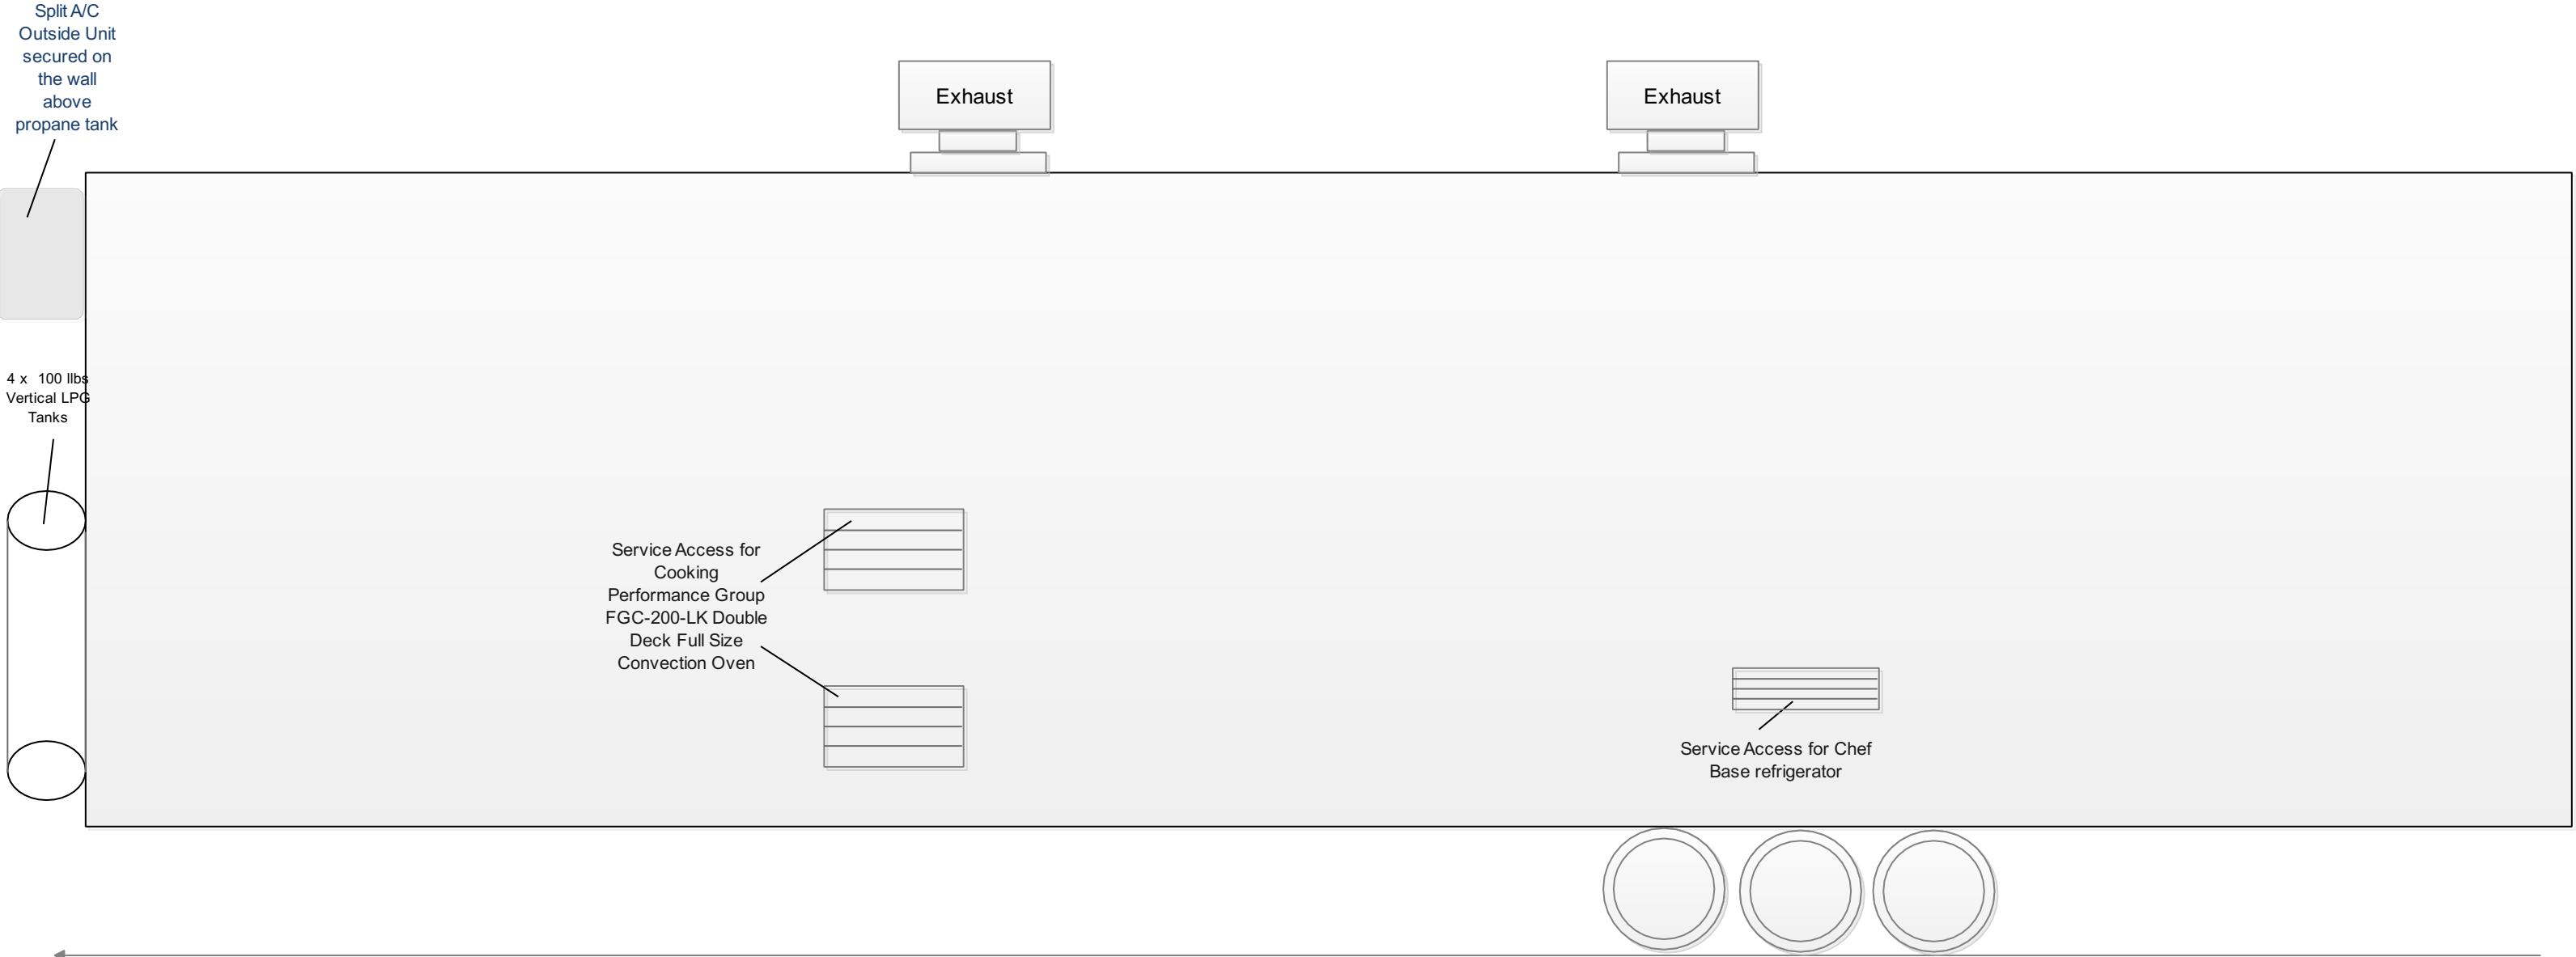

## 2. Passenger Side Interior View

**Description:**

- Utensil Drawer is easily cleanable stainless steel material.
- Under sinks area will be covered with stainless steel and door.
- Washdown hose is equipped with pistol grip hose nozzle

## 4. Driver Side Interior View

## 5. Driver Side Exterior View

6. Plumbing View

7. Front Side Exterior View