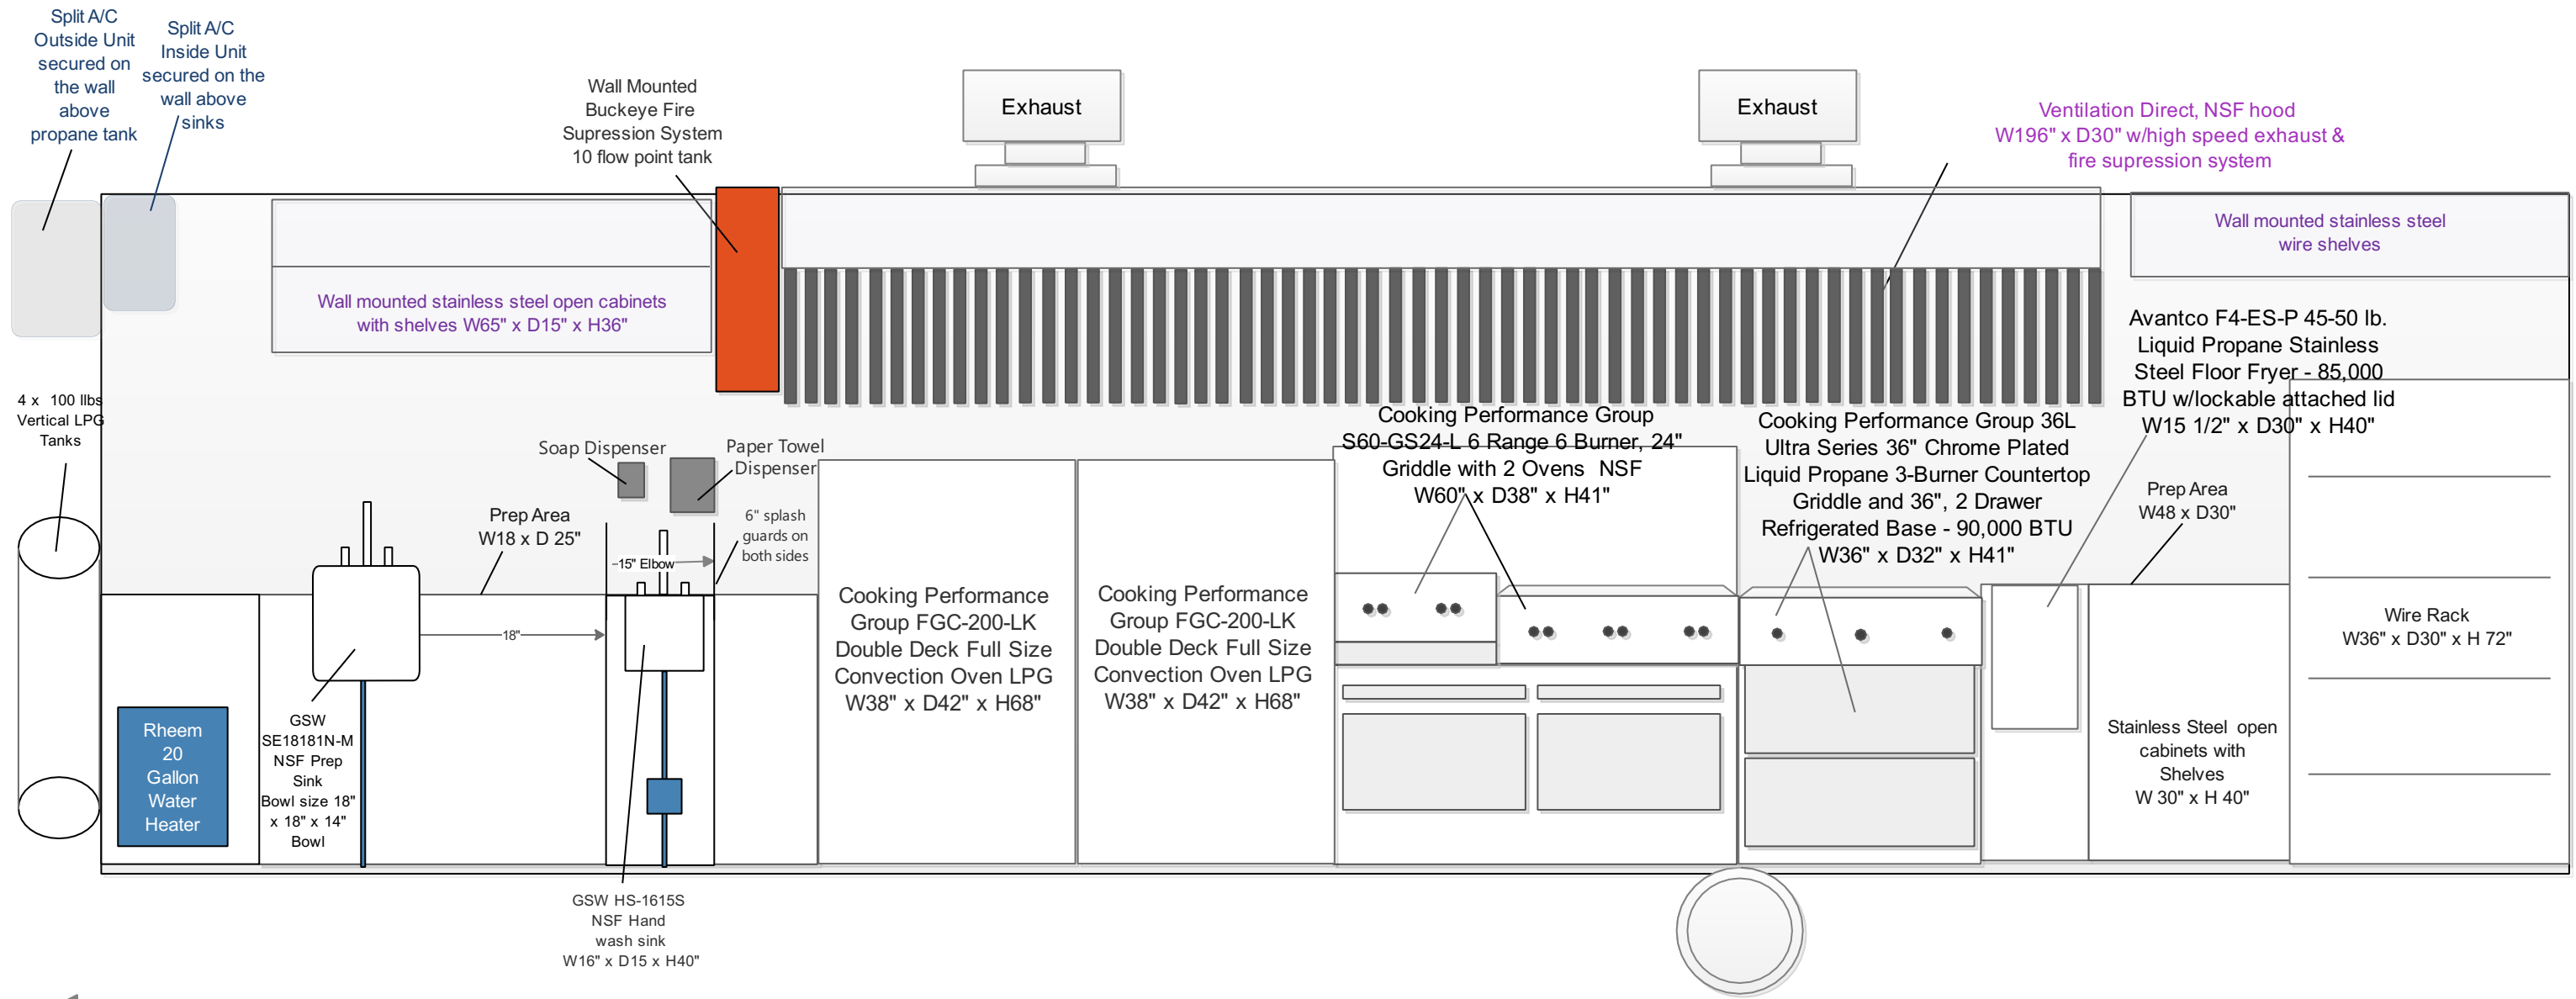

## 2. Passenger Side Interior View

**Description:**

- Utensil Drawer is easily cleanable stainless steel material.
- Under sinks area will be covered with stainless steel and door.
- Washdown hose is equipped with pistol grip hose nozzle

## 4. Driver Side Interior View

## 5. Driver Side Exterior View

6. Plumbing View

7. Front Side Exterior View