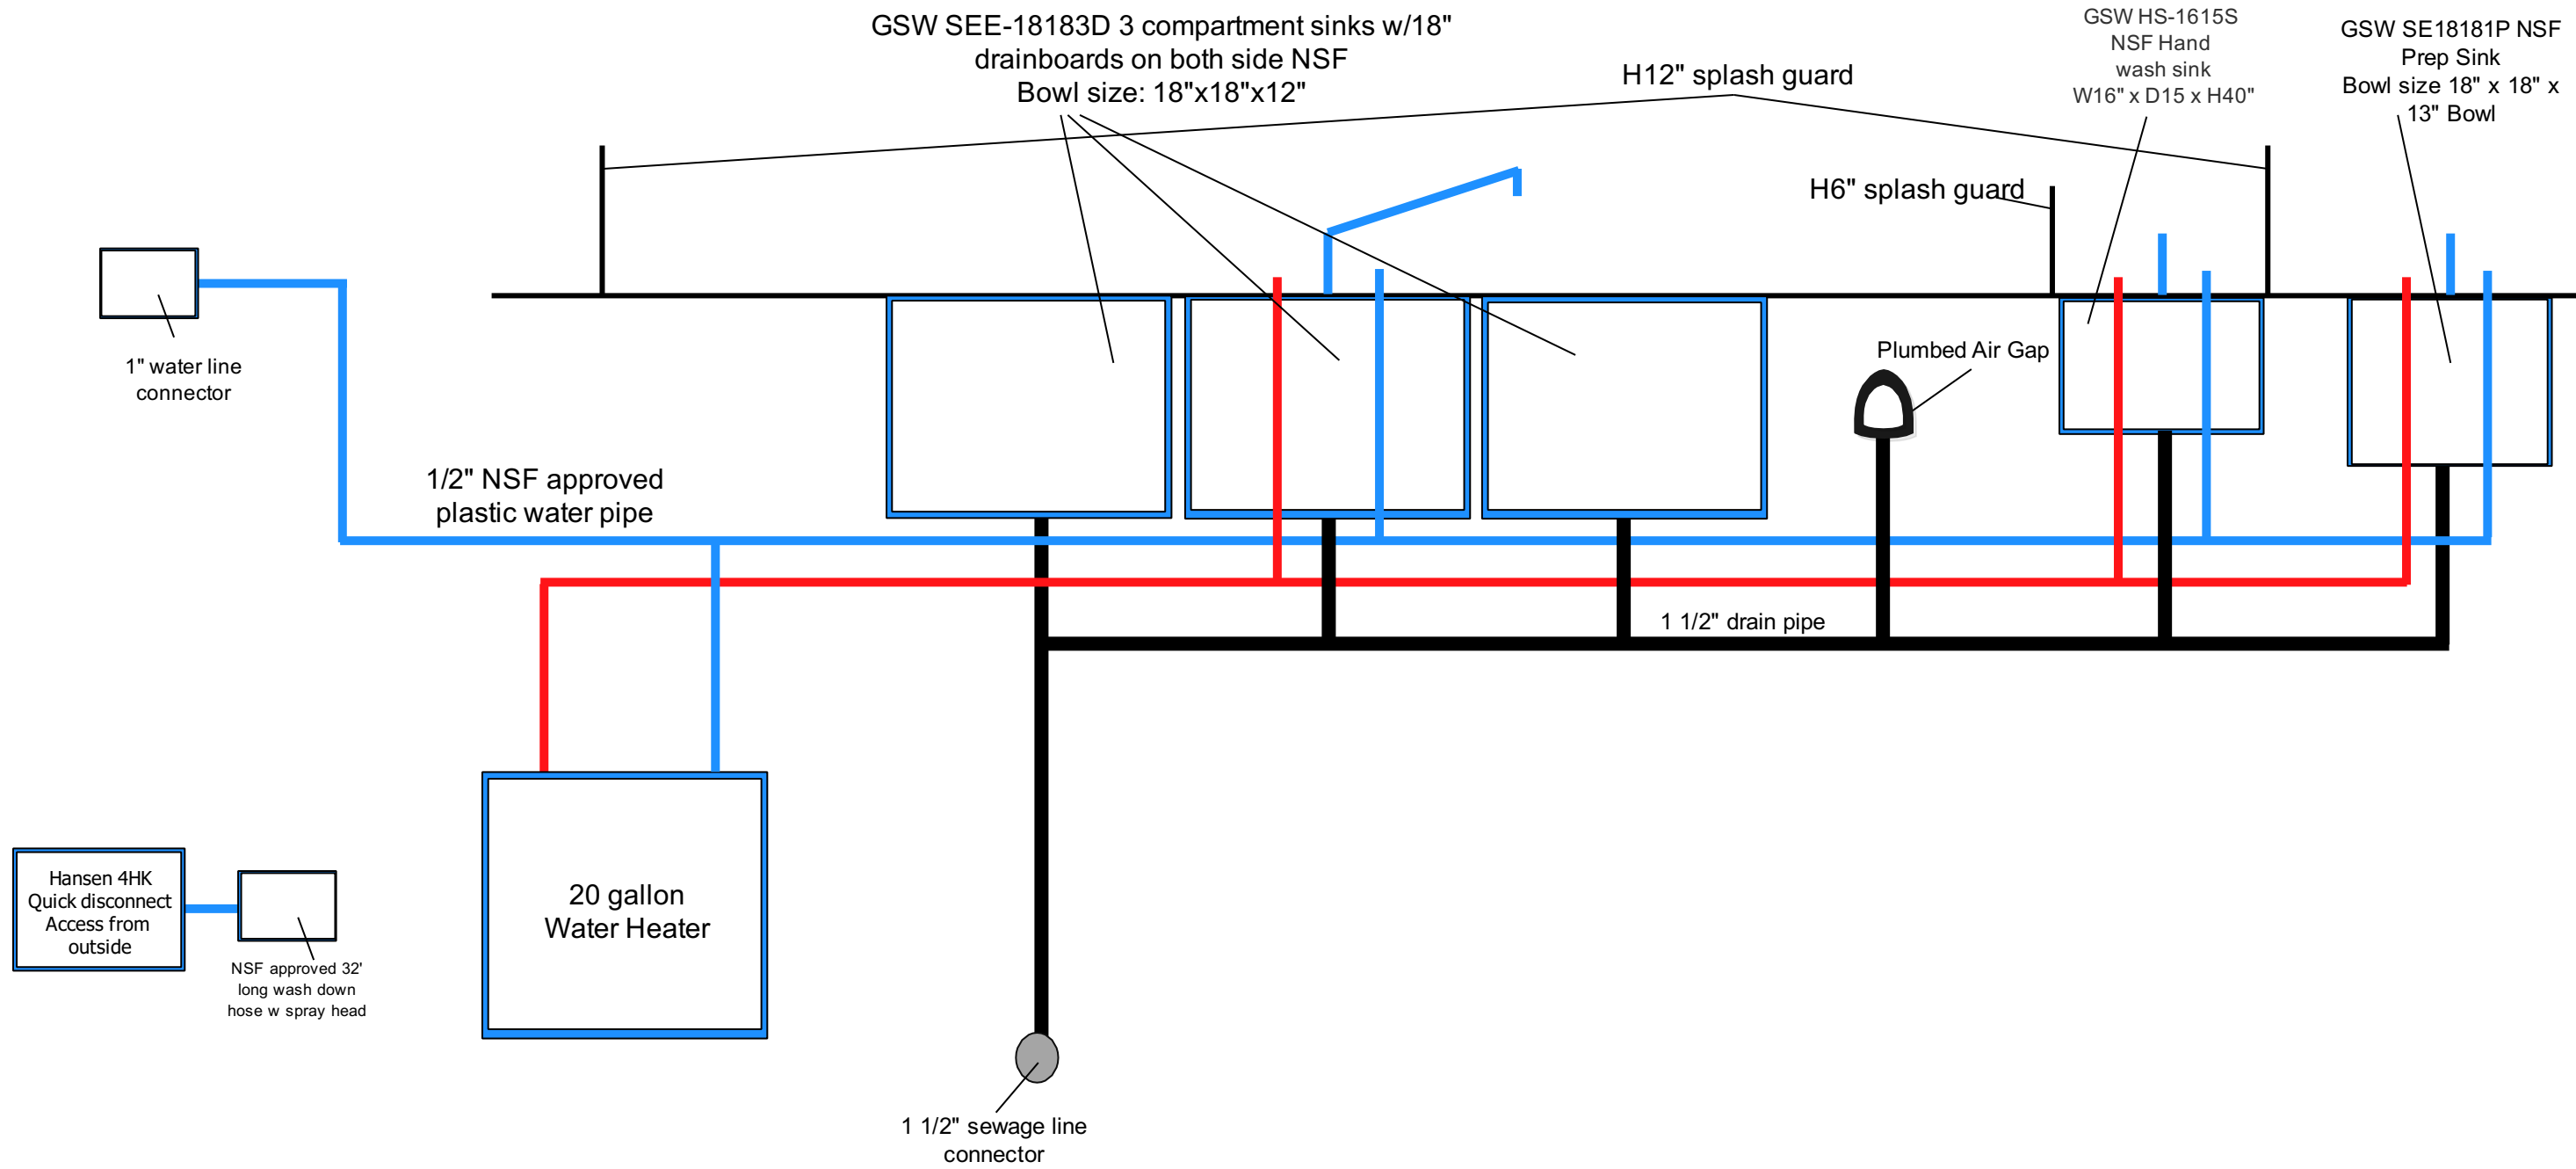

## 2. Passenger Side Interior View

**Description:**

- Utensil Drawer is easily cleanable stainless steel material.
- Under sinks area will be covered with stainless steel and door.
- Washdown hose is equipped with pistol grip hose nozzle

## 4. Driver Side Interior View

## 5. Driver Side Exterior View

6. Plumbing View

7. Front Side Exterior View