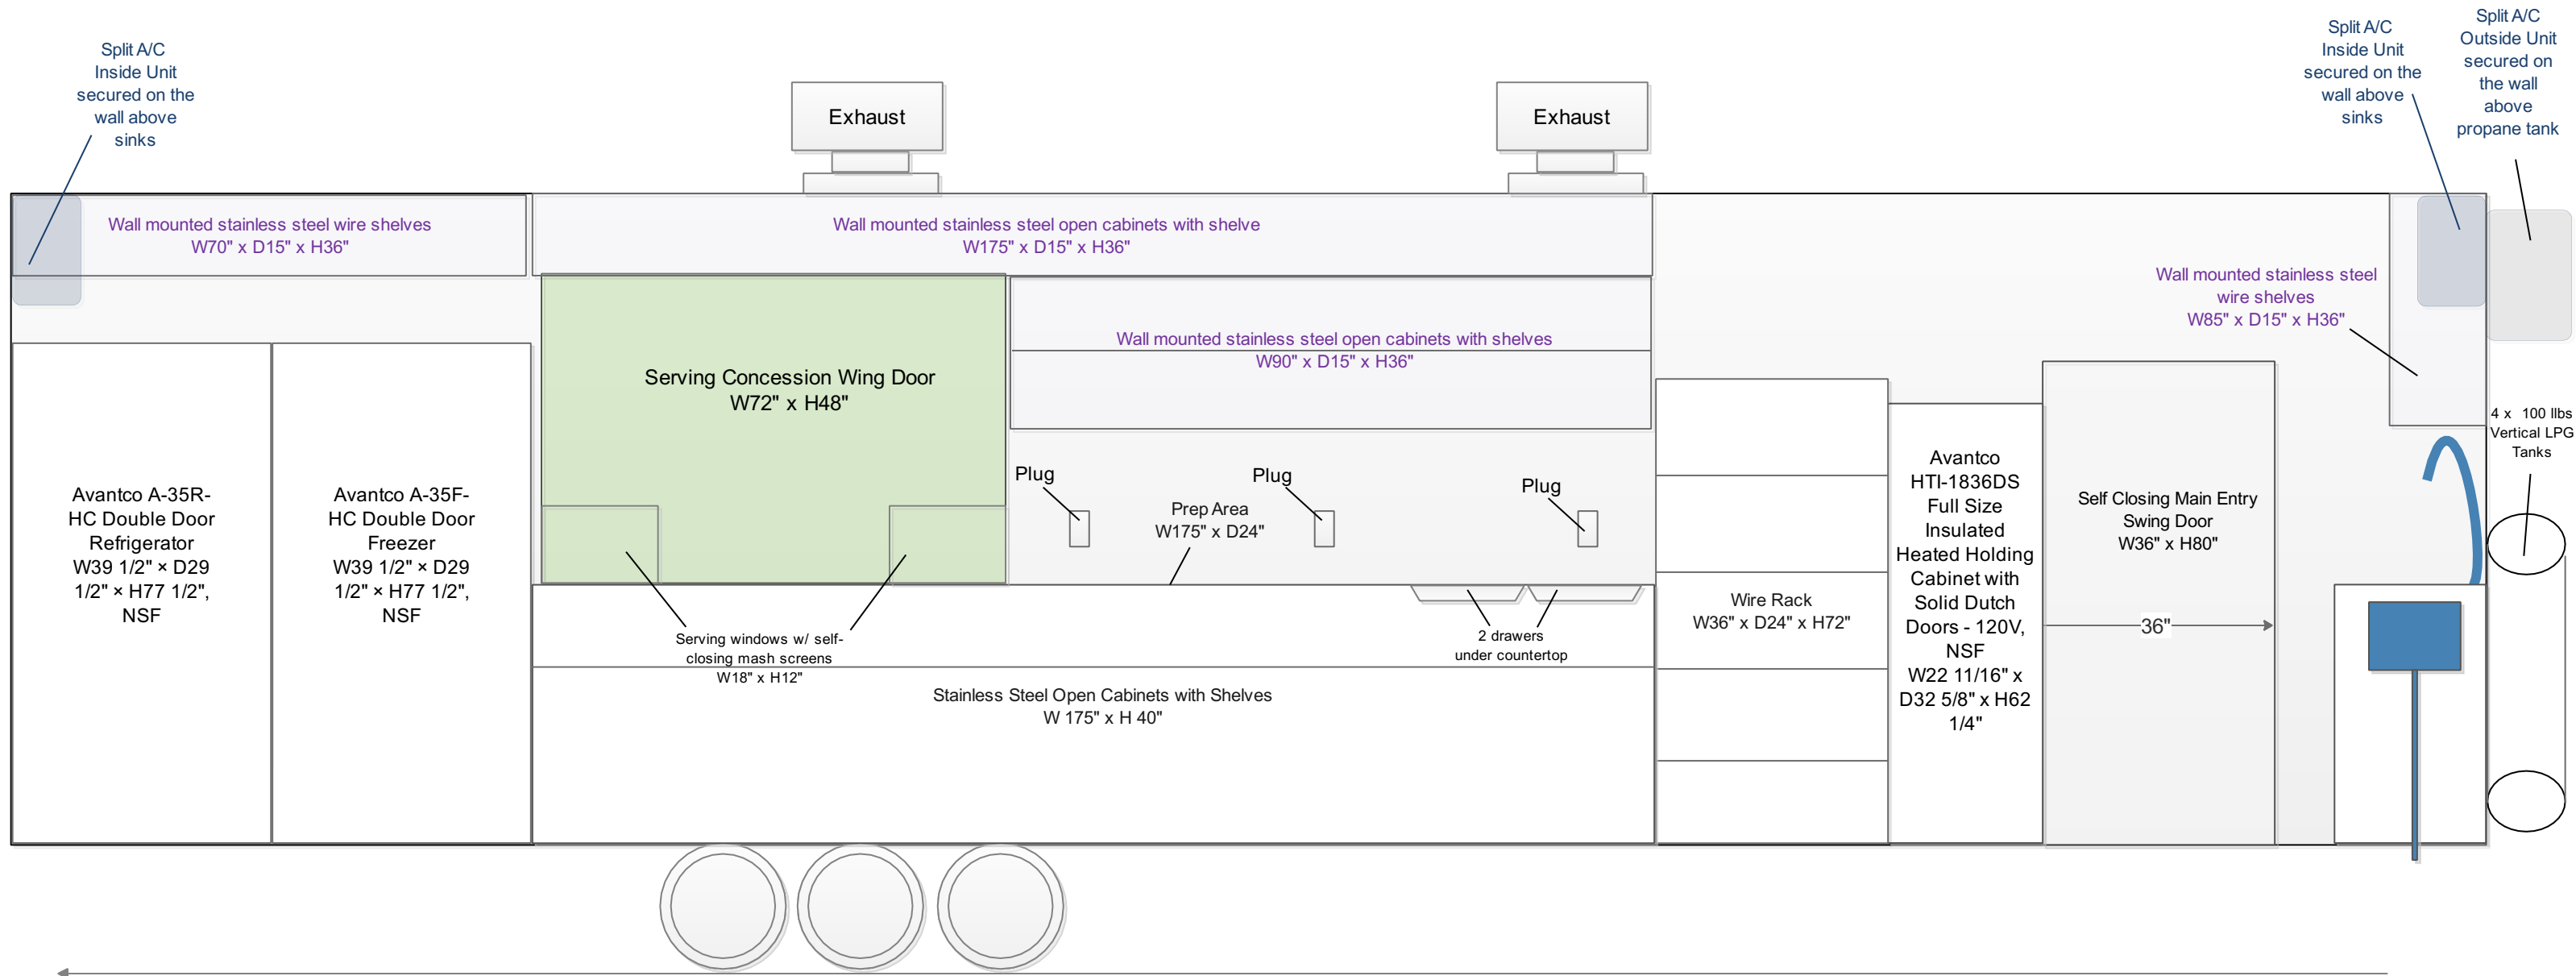

## 2. Passenger Side Interior View

**Description:**

- Utensil Drawer is easily cleanable stainless steel material.
- Under sinks area will be covered with stainless steel and door.
- Washdown hose is equipped with pistol grip hose nozzle

## 4. Driver Side Interior View

## 5. Driver Side Exterior View

6. Plumbing View

7. Front Side Exterior View