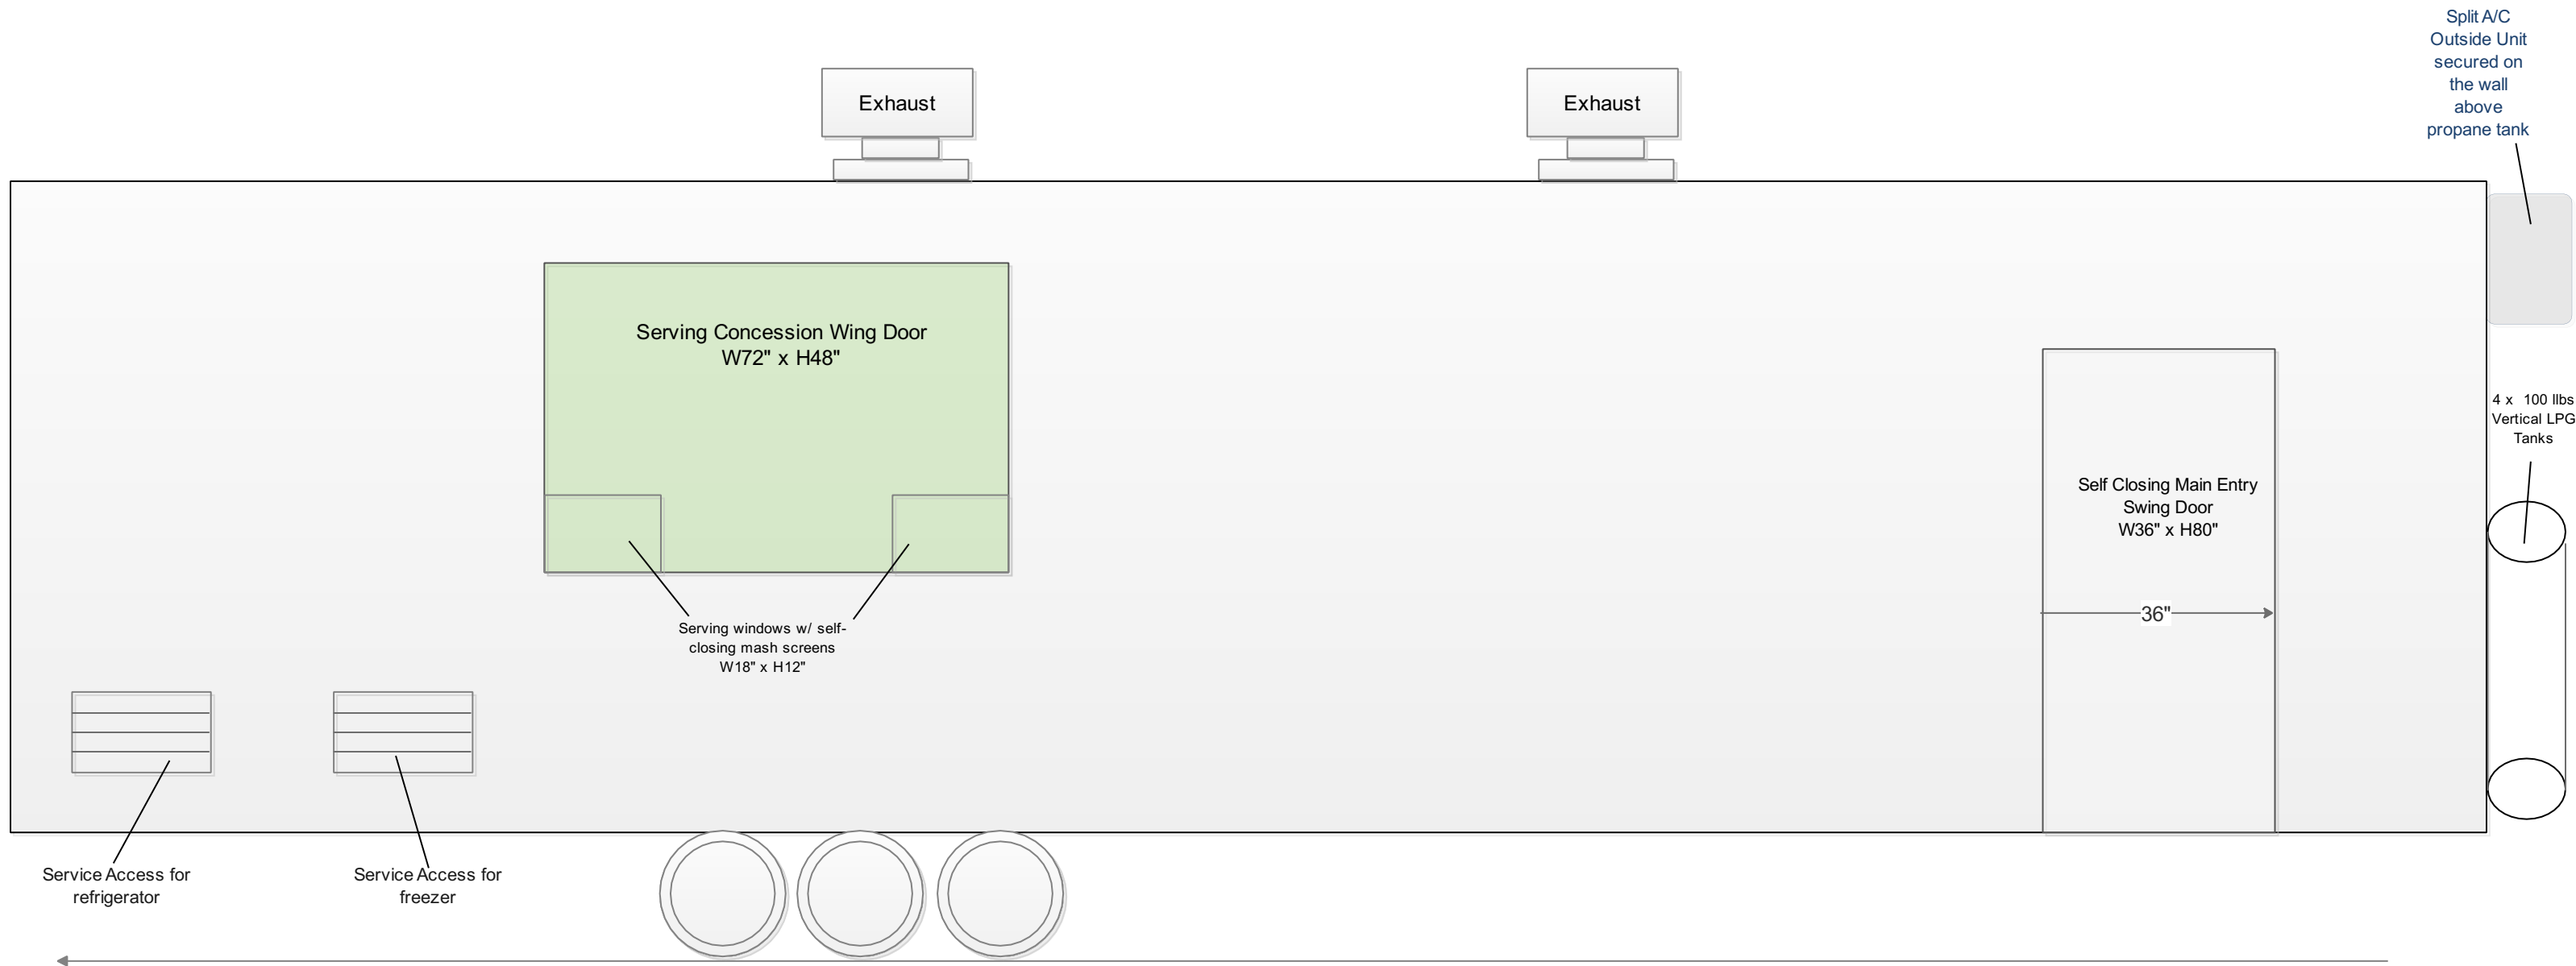

## 2. Passenger Side Interior View

**Description:**

- Utensil Drawer is easily cleanable stainless steel material.
- Under sinks area will be covered with stainless steel and door.
- Washdown hose is equipped with pistol grip hose nozzle

## 4. Driver Side Interior View

## 5. Driver Side Exterior View

6. Plumbing View

7. Front Side Exterior View